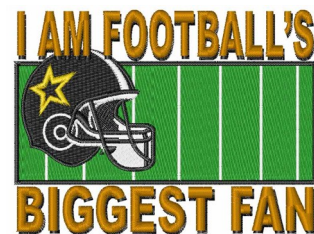

Name: Footballs Biggest Fan Machine
Embroidery Design

SKU: wd01-JLA000624D

Brand: Windmill Designs

Unique Colors: 13 (9 color Stops)

Unique Colors

	Color Name (Color Code)	Manufacturer - Type
	Super White (1001) [No Color Selected]	madeira - rayon
	Dusty Lilac (1263) [No Color Selected]	madeira - rayon
	Crocus (286)	Exquisite - Polyester 1000m