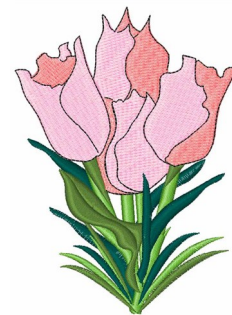

Name: Tulip Bouquet

SKU: WD02-JLA00061A

Brand: Windmill Designs

Unique Colors: 13 (7 color Stops)

Unique Colors

	Color Name (Color Code)	Manufacturer - Type
	Super White (1001) [No Color Selected]	madeira - rayon
	Dusty Lilac (1263) [No Color Selected]	madeira - rayon
	Crocus (286)	Exquisite - Polyester 1000m

Complete Color Sequence

#		Color Name (Color Code)	Manufacturer - Type
1		Super White (1001) [No Color Selected]	madeira - rayon
2		Super White (1001) [No Color Selected]	madeira - rayon
3		Crocus (286)	Exquisite - Polyester 1000m