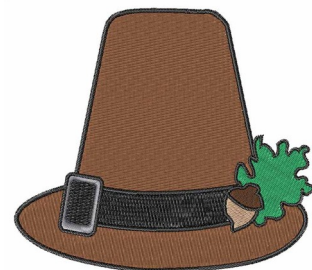

Name: Pilgrim High Hat

SKU: wd01-JLA000619A

Brand: Windmill Designs

Unique Colors: 13 (7 color Stops)

Unique Colors

	Color Name (Color Code)	Manufacturer - Type
	Super White (1001) [No Color Selected]	madeira - rayon
	Dusty Lilac (1263) [No Color Selected]	madeira - rayon
	Crocus (286)	Exquisite - Polyester 1000m

Complete Color Sequence

#		Color Name (Color Code)	Manufacturer - Type
1		Super White (1001) [No Color Selected]	madeira - rayon
2		Super White (1001) [No Color Selected]	madeira - rayon
3		Crocus (286)	Exquisite - Polyester 1000m