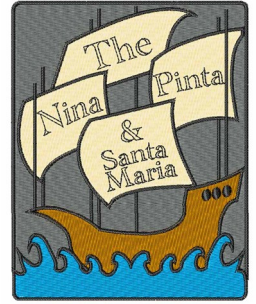

Name: Pinta, Nina, Santa Maria

SKU: wd01-JLA000618B

Brand: Windmill Designs

Unique Colors: 13 (7 color Stops)

Unique Colors

	Color Name (Color Code)	Manufacturer - Type
	Super White (1001) [No Color Selected]	madeira - rayon
	Dusty Lilac (1263) [No Color Selected]	madeira - rayon
	Crocus (286)	Exquisite - Polyester 1000m

Complete Color Sequence

#		Color Name (Color Code)	Manufacturer - Type
1		Super White (1001) [No Color Selected]	madeira - rayon
2		Super White (1001) [No Color Selected]	madeira - rayon
3		Crocus (286)	Exquisite - Polyester 1000m