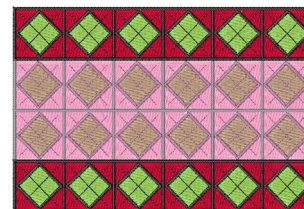

Name: Argyle Blank

SKU: wd01-JLA000617A

Brand: Windmill Designs

Unique Colors: 13 (7 color Stops)

Unique Colors

	Color Name (Color Code)	Manufacturer - Type
	Super White (1001) [No Color Selected]	madeira - rayon
	Dusty Lilac (1263) [No Color Selected]	madeira - rayon
	Crocus (286)	Exquisite - Polyester 1000m

Complete Color Sequence

#		Color Name (Color Code)	Manufacturer - Type
1		Super White (1001) [No Color Selected]	madeira - rayon
2		Super White (1001) [No Color Selected]	madeira - rayon
3		Crocus (286)	Exquisite - Polyester 1000m