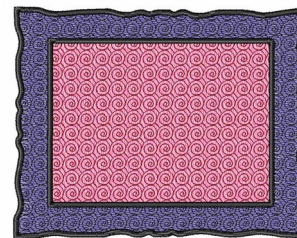

Name: Rectangle Swirly Frame Machine
Embroidery Design

SKU: wd01-JLA000610A

Brand: Windmill Designs

Unique Colors: 13 (4 color Stops)

Unique Colors

	Color Name (Color Code)	Manufacturer - Type
	Super White (1001) [No Color Selected]	madeira - rayon
	Dusty Lilac (1263) [No Color Selected]	madeira - rayon
	Crocus (286)	Exquisite - Polyester 1000m

Complete Color Sequence

#		Color Name (Color Code)	Manufacturer - Type
1		Super White (1001) [No Color Selected]	madeira - rayon
2		Super White (1001) [No Color Selected]	madeira - rayon
3		Crocus (286)	Exquisite - Polyester 1000m