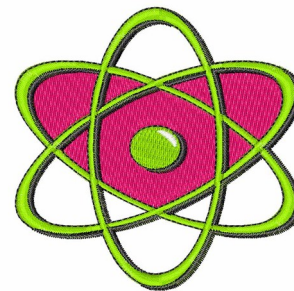

Name: Atom Symbol Machine Embroidery Design

SKU: wd01-JLA000607A

Brand: Windmill Designs

Unique Colors: 13 (4 color Stops)

Unique Colors

	Color Name (Color Code)	Manufacturer - Type
	Super White (1001) [No Color Selected]	madeira - rayon
	Dusty Lilac (1263) [No Color Selected]	madeira - rayon
	Crocus (286)	Exquisite - Polyester 1000m

Complete Color Sequence

#		Color Name (Color Code)	Manufacturer - Type
1		Super White (1001) [No Color Selected]	madeira - rayon
2		Super White (1001) [No Color Selected]	madeira - rayon
3		Crocus (286)	Exquisite - Polyester 1000m