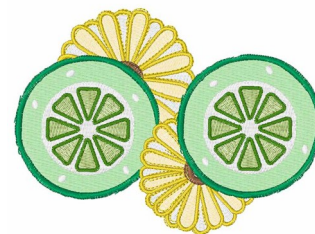

**Name:** Cucumbers & Flowers

**SKU:** wd01-JLA000599A

**Brand:** Windmill Designs

**Unique Colors:** 13 (15 color Stops)

## Unique Colors

	<b>Color Name (Color Code)</b>	<b>Manufacturer - Type</b>
	Super White (1001) [No Color Selected]	madeira - rayon
	Dusty Lilac (1263) [No Color Selected]	madeira - rayon
	Crocus (286)	Exquisite - Polyester 1000m

# Complete Color Sequence

#		Color Name (Color Code)	Manufacturer - Type
1		Super White (1001) [No Color Selected]	madeira - rayon
2		Super White (1001) [No Color Selected]	madeira - rayon
3		Crocus (286)	Exquisite - Polyester 1000m