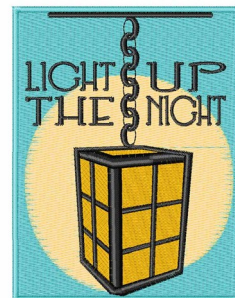

**Name:** Light Up the Night Machine Embroidery Design

**SKU:** wd01-JLA000582D

**Brand:** Windmill Designs

**Unique Colors:** 13 (5 color Stops)

## Unique Colors

	<b>Color Name (Color Code)</b>	<b>Manufacturer - Type</b>
	Super White (1001) [No Color Selected]	madeira - rayon
	Dusty Lilac (1263) [No Color Selected]	madeira - rayon
	Crocus (286)	Exquisite - Polyester 1000m