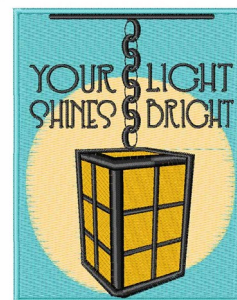

**Name:** Your Light Shine Bright Machine  
Embroidery Design

**SKU:** wd01-JLA000582C

**Brand:** Windmill Designs

**Unique Colors:** 13 (5 color Stops)

## Unique Colors

	<b>Color Name (Color Code)</b>	<b>Manufacturer - Type</b>
	Super White (1001) [No Color Selected]	madeira - rayon
	Dusty Lilac (1263) [No Color Selected]	madeira - rayon
	Crocus (286)	Exquisite - Polyester 1000m