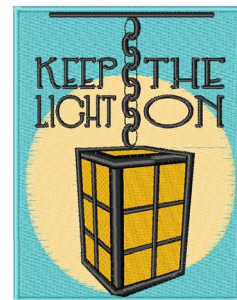

Name: Keep the Light On

SKU: wd01-JLA000582B

Brand: Windmill Designs

Unique Colors: 13 (5 color Stops)

Unique Colors

	Color Name (Color Code)	Manufacturer - Type
	Super White (1001) [No Color Selected]	madeira - rayon
	Dusty Lilac (1263) [No Color Selected]	madeira - rayon
	Crocus (286)	Exquisite - Polyester 1000m