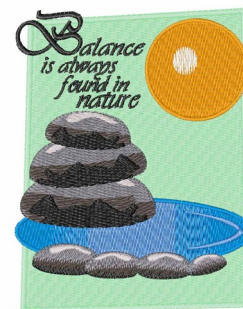

**Name:** Balance in Nature Machine Embroidery Design

**SKU:** wd01-JLA000579D

**Brand:** Windmill Designs

**Unique Colors:** 13 (13 color Stops)