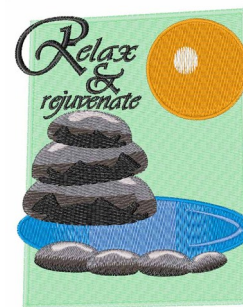

Name: Relax & Rejuvenate Machine Embroidery Design

SKU: wd01-JLA000579B

Brand: Windmill Designs

Unique Colors: 13 (13 color Stops)

Unique Colors

	Color Name (Color Code)	Manufacturer - Type
	Super White (1001) [No Color Selected]	madeira - rayon
	Dusty Lilac (1263) [No Color Selected]	madeira - rayon
	Crocus (286)	Exquisite - Polyester 1000m

Complete Color Sequence

#		Color Name (Color Code)	Manufacturer - Type
1		Super White (1001) [No Color Selected]	madeira - rayon
2		Super White (1001) [No Color Selected]	madeira - rayon
3		Crocus (286)	Exquisite - Polyester 1000m