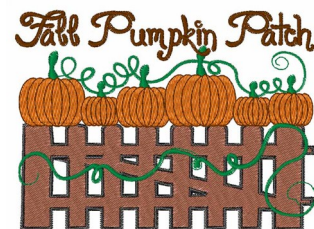

Name: Fall Pumpkin Patch Machine Embroidery Design

SKU: wd01-JLA000576B

Brand: Windmill Designs

Unique Colors: 13 (7 color Stops)

Unique Colors

	Color Name (Color Code)	Manufacturer - Type
	Super White (1001) [No Color Selected]	madeira - rayon
	Dusty Lilac (1263) [No Color Selected]	madeira - rayon
	Crocus (286)	Exquisite - Polyester 1000m

Complete Color Sequence

#		Color Name (Color Code)	Manufacturer - Type
1		Super White (1001) [No Color Selected]	madeira - rayon
2		Super White (1001) [No Color Selected]	madeira - rayon
3		Crocus (286)	Exquisite - Polyester 1000m