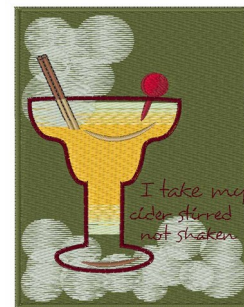

Name: Stirred Not Shaken Machine Embroidery Design

SKU: wd01-JLA000573D

Brand: Windmill Designs

Unique Colors: 13 (11 color Stops)

Unique Colors

	Color Name (Color Code)	Manufacturer - Type
	Super White (1001) [No Color Selected]	madeira - rayon
	Dusty Lilac (1263) [No Color Selected]	madeira - rayon
	Crocus (286)	Exquisite - Polyester 1000m

Complete Color Sequence

#		Color Name (Color Code)	Manufacturer - Type
1		Super White (1001) [No Color Selected]	madeira - rayon
2		Super White (1001) [No Color Selected]	madeira - rayon
3		Crocus (286)	Exquisite - Polyester 1000m