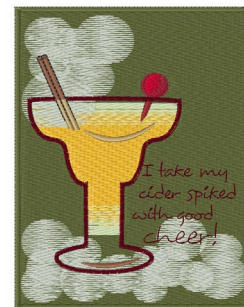

**Name:** Spiked with Good Cheer Machine Embroidery Design

**SKU:** wd01-JLA000573C

**Brand:** Windmill Designs

**Unique Colors:** 13 (11 color Stops)