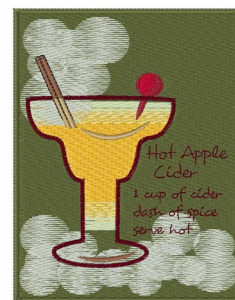

Name: Hot Apple Cider Machine Embroidery Design

SKU: wd01-JLA000573B

Brand: Windmill Designs

Unique Colors: 13 (11 color Stops)

Unique Colors

	Color Name (Color Code)	Manufacturer - Type
	Super White (1001) [No Color Selected]	madeira - rayon
	Dusty Lilac (1263) [No Color Selected]	madeira - rayon
	Crocus (286)	Exquisite - Polyester 1000m

Complete Color Sequence

#		Color Name (Color Code)	Manufacturer - Type
1		Super White (1001) [No Color Selected]	madeira - rayon
2		Super White (1001) [No Color Selected]	madeira - rayon
3		Crocus (286)	Exquisite - Polyester 1000m