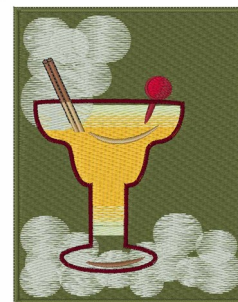

**Name:** Framed Cocktail

**SKU:** wd01-JLA000573A

**Brand:** Windmill Designs

**Unique Colors:** 13 (10 color Stops)

## Unique Colors

	<b>Color Name (Color Code)</b>	<b>Manufacturer - Type</b>
	Super White (1001) [No Color Selected]	madeira - rayon
	Dusty Lilac (1263) [No Color Selected]	madeira - rayon
	Crocus (286)	Exquisite - Polyester 1000m