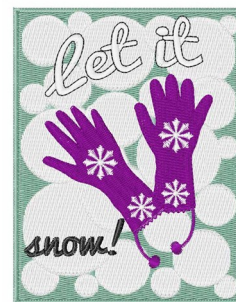

Name: Let it Snow Machine Embroidery Design

SKU: wd01-JLA000571D

Brand: Windmill Designs

Unique Colors: 13 (5 color Stops)

Unique Colors

	Color Name (Color Code)	Manufacturer - Type
	Super White (1001) [No Color Selected]	madeira - rayon
	Dusty Lilac (1263) [No Color Selected]	madeira - rayon
	Crocus (286)	Exquisite - Polyester 1000m