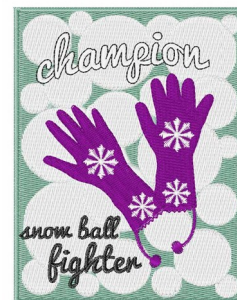

**Name:** Champion Snow Ball Fighter Machine  
Embroidery Design

**SKU:** wd01-JLA000571B

**Brand:** Windmill Designs

**Unique Colors:** 13 (5 color Stops)

## Unique Colors

	<b>Color Name (Color Code)</b>	<b>Manufacturer - Type</b>
	Super White (1001) [No Color Selected]	madeira - rayon
	Dusty Lilac (1263) [No Color Selected]	madeira - rayon
	Crocus (286)	Exquisite - Polyester 1000m