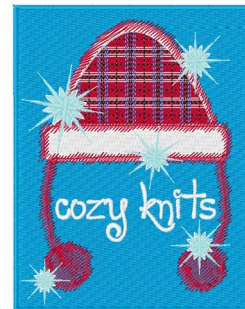

Name: Cozy Knits Machine Embroidery Design

SKU: wd01-JLA000570D

Brand: Windmill Designs

Unique Colors: 13 (11 color Stops)

Unique Colors

	Color Name (Color Code)	Manufacturer - Type
	Super White (1001) [No Color Selected]	madeira - rayon
	Dusty Lilac (1263) [No Color Selected]	madeira - rayon
	Crocus (286)	Exquisite - Polyester 1000m

Complete Color Sequence

#		Color Name (Color Code)	Manufacturer - Type
1		Super White (1001) [No Color Selected]	madeira - rayon
2		Super White (1001) [No Color Selected]	madeira - rayon
3		Crocus (286)	Exquisite - Polyester 1000m