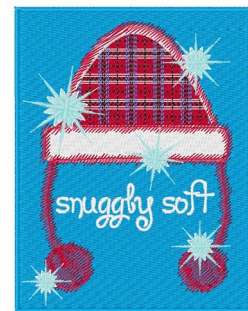

Name: Snuggly Soft Machine Embroidery Design

SKU: wd01-JLA000570B

Brand: Windmill Designs

Unique Colors: 13 (11 color Stops)

Unique Colors

	Color Name (Color Code)	Manufacturer - Type
	Super White (1001) [No Color Selected]	madeira - rayon
	Dusty Lilac (1263) [No Color Selected]	madeira - rayon
	Crocus (286)	Exquisite - Polyester 1000m

Complete Color Sequence

#		Color Name (Color Code)	Manufacturer - Type
1		Super White (1001) [No Color Selected]	madeira - rayon
2		Super White (1001) [No Color Selected]	madeira - rayon
3		Crocus (286)	Exquisite - Polyester 1000m