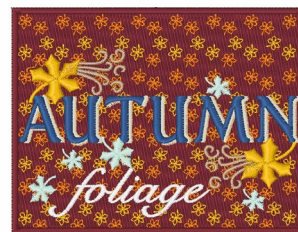

Name: Autumn Foliage Machine Embroidery Design

SKU: wd01-JLA000569D

Brand: Windmill Designs

Unique Colors: 13 (10 color Stops)

Unique Colors

	Color Name (Color Code)	Manufacturer - Type
	Super White (1001) [No Color Selected]	madeira - rayon
	Dusty Lilac (1263) [No Color Selected]	madeira - rayon
	Crocus (286)	Exquisite - Polyester 1000m