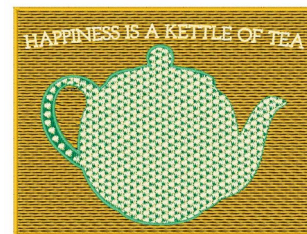

Name: Happiness is a Kettle Machine
Embroidery Design

SKU: wd01-JLA000567B

Brand: Windmill Designs

Unique Colors: 13 (7 color Stops)

Unique Colors

| | Color Name (Color Code) | Manufacturer - Type |
|--|--|-----------------------------|
|  | Super White (1001) [No Color Selected] | madeira - rayon |
|  | Dusty Lilac (1263) [No Color Selected] | madeira - rayon |
|  | Crocus (286) | Exquisite - Polyester 1000m |