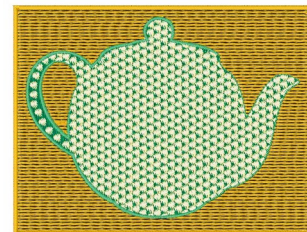

Name: Tea Pot Machine Embroidery Design

SKU: wd01-JLA000567A

Brand: Windmill Designs

Unique Colors: 13 (6 color Stops)

Unique Colors

	Color Name (Color Code)	Manufacturer - Type
	Super White (1001) [No Color Selected]	madeira - rayon
	Dusty Lilac (1263) [No Color Selected]	madeira - rayon
	Crocus (286)	Exquisite - Polyester 1000m

Complete Color Sequence

#		Color Name (Color Code)	Manufacturer - Type
1		Super White (1001) [No Color Selected]	madeira - rayon
2		Super White (1001) [No Color Selected]	madeira - rayon
3		Crocus (286)	Exquisite - Polyester 1000m