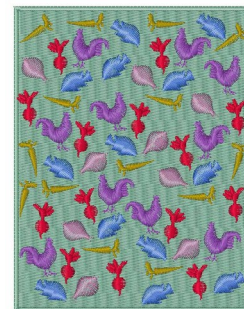

Name: Various Foods

SKU: wd01-JLA000563A

Brand: Windmill Designs

Unique Colors: 13 (6 color Stops)

Unique Colors

	Color Name (Color Code)	Manufacturer - Type
	Super White (1001) [No Color Selected]	madeira - rayon
	Dusty Lilac (1263) [No Color Selected]	madeira - rayon
	Crocus (286)	Exquisite - Polyester 1000m

Complete Color Sequence

#		Color Name (Color Code)	Manufacturer - Type
1		Super White (1001) [No Color Selected]	madeira - rayon
2		Super White (1001) [No Color Selected]	madeira - rayon
3		Crocus (286)	Exquisite - Polyester 1000m