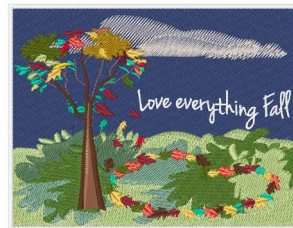

Name: Love Everything Fall

SKU: wd01-JLA000560C

Brand: Windmill Designs

Unique Colors: 13 (28 color Stops)

Unique Colors

	Color Name (Color Code)	Manufacturer - Type
	Super White (1001) [No Color Selected]	madeira - rayon
	Dusty Lilac (1263) [No Color Selected]	madeira - rayon
	Crocus (286)	Exquisite - Polyester 1000m