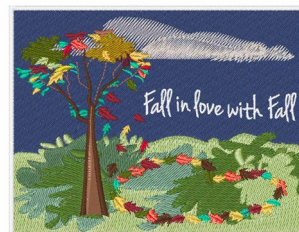

**Name:** Fall in Love with Fall

**SKU:** wd01-JLA000560B

**Brand:** Windmill Designs

**Unique Colors:** 13 (28 color Stops)