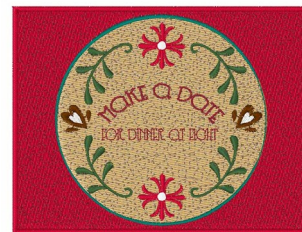

**Name:** Make a Date Machine Embroidery Design

**SKU:** wd01-JLA000559C

**Brand:** Windmill Designs

**Unique Colors:** 13 (10 color Stops)

## Unique Colors

	<b>Color Name (Color Code)</b>	<b>Manufacturer - Type</b>
	Super White (1001) [No Color Selected]	madeira - rayon
	Dusty Lilac (1263) [No Color Selected]	madeira - rayon
	Crocus (286)	Exquisite - Polyester 1000m