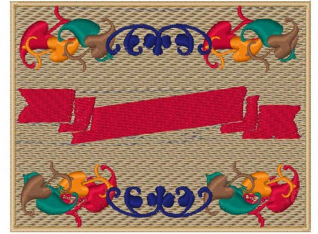

**Name:** Blank Fall Label

**SKU:** wd01-JLA000555A

**Brand:** Windmill Designs

**Unique Colors:** 13 (13 color Stops)

## Unique Colors

	<b>Color Name (Color Code)</b>	<b>Manufacturer - Type</b>
	Super White (1001) [No Color Selected]	madeira - rayon
	Dusty Lilac (1263) [No Color Selected]	madeira - rayon
	Crocus (286)	Exquisite - Polyester 1000m

# Complete Color Sequence

#		Color Name (Color Code)	Manufacturer - Type
1		Super White (1001) [No Color Selected]	madeira - rayon
2		Super White (1001) [No Color Selected]	madeira - rayon
3		Crocus (286)	Exquisite - Polyester 1000m