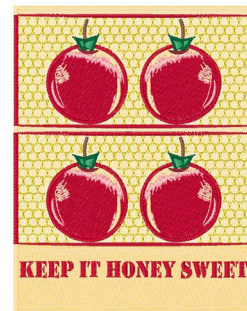

**Name:** Keep it Honey Sweet Machine  
Embroidery Design

**SKU:** wd01-JLA000553D

**Brand:** Windmill Designs

**Unique Colors:** 13 (12 color Stops)