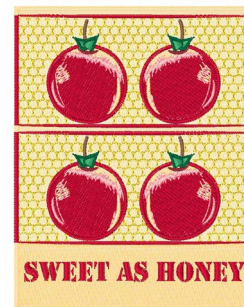

Name: Sweet As Honey Machine Embroidery Design

SKU: wd01-JLA000553C

Brand: Windmill Designs

Unique Colors: 13 (12 color Stops)

Unique Colors

	Color Name (Color Code)	Manufacturer - Type
	Super White (1001) [No Color Selected]	madeira - rayon
	Dusty Lilac (1263) [No Color Selected]	madeira - rayon
	Crocus (286)	Exquisite - Polyester 1000m

Complete Color Sequence

#		Color Name (Color Code)	Manufacturer - Type
1		Super White (1001) [No Color Selected]	madeira - rayon
2		Super White (1001) [No Color Selected]	madeira - rayon
3		Crocus (286)	Exquisite - Polyester 1000m