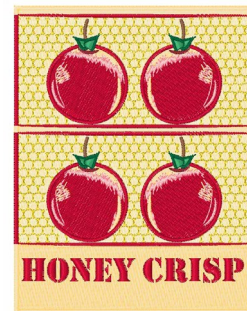

Name: Honey Crisp

SKU: wd01-JLA000553B

Brand: Windmill Designs

Unique Colors: 13 (12 color Stops)

Unique Colors

	Color Name (Color Code)	Manufacturer - Type
	Super White (1001) [No Color Selected]	madeira - rayon
	Dusty Lilac (1263) [No Color Selected]	madeira - rayon
	Crocus (286)	Exquisite - Polyester 1000m

Complete Color Sequence

#		Color Name (Color Code)	Manufacturer - Type
1		Super White (1001) [No Color Selected]	madeira - rayon
2		Super White (1001) [No Color Selected]	madeira - rayon
3		Crocus (286)	Exquisite - Polyester 1000m