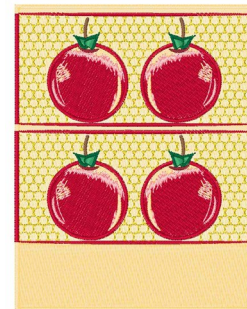

**Name:** Abstract Apples Machine Embroidery Design

**SKU:** wd01-JLA000553A

**Brand:** Windmill Designs

**Unique Colors:** 13 (11 color Stops)

## Unique Colors

	<b>Color Name (Color Code)</b>	<b>Manufacturer - Type</b>
	Super White (1001) [No Color Selected]	madeira - rayon
	Dusty Lilac (1263) [No Color Selected]	madeira - rayon
	Crocus (286)	Exquisite - Polyester 1000m