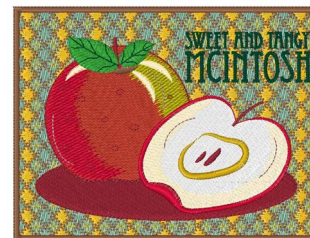

Name: Sweet and Tangy Machine Embroidery Design

SKU: wd01-JLA000552D

Brand: Windmill Designs

Unique Colors: 13 (18 color Stops)

Unique Colors

	Color Name (Color Code)	Manufacturer - Type
	Super White (1001) [No Color Selected]	madeira - rayon
	Dusty Lilac (1263) [No Color Selected]	madeira - rayon
	Crocus (286)	Exquisite - Polyester 1000m

Complete Color Sequence

#		Color Name (Color Code)	Manufacturer - Type
1		Super White (1001) [No Color Selected]	madeira - rayon
2		Super White (1001) [No Color Selected]	madeira - rayon
3		Crocus (286)	Exquisite - Polyester 1000m