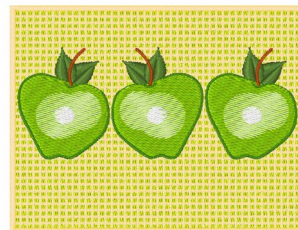

Name: Green Apples

SKU: wd01-JLA000551A

Brand: Windmill Designs

Unique Colors: 13 (10 color Stops)

Unique Colors

	Color Name (Color Code)	Manufacturer - Type
	Super White (1001) [No Color Selected]	madeira - rayon
	Dusty Lilac (1263) [No Color Selected]	madeira - rayon
	Crocus (286)	Exquisite - Polyester 1000m

Complete Color Sequence

#		Color Name (Color Code)	Manufacturer - Type
1		Super White (1001) [No Color Selected]	madeira - rayon
2		Super White (1001) [No Color Selected]	madeira - rayon
3		Crocus (286)	Exquisite - Polyester 1000m