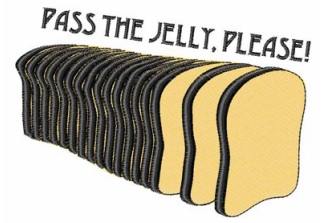

Name: Pass the Jelly

SKU: WD02-JLA000547C

Brand: Windmill Designs

Unique Colors: 13 (2 color Stops)

Unique Colors

	Color Name (Color Code)	Manufacturer - Type
	Super White (1001) [No Color Selected]	madeira - rayon
	Dusty Lilac (1263) [No Color Selected]	madeira - rayon
	Crocus (286)	Exquisite - Polyester 1000m

Complete Color Sequence

#		Color Name (Color Code)	Manufacturer - Type
1		Super White (1001) [No Color Selected]	madeira - rayon
2		Super White (1001) [No Color Selected]	madeira - rayon
3		Crocus (286)	Exquisite - Polyester 1000m