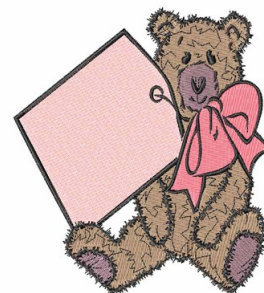

**Name:** Bear Present Machine Embroidery Design

**SKU:** WD02-JLA000535A

**Brand:** Windmill Designs

**Unique Colors:** 13 (5 color Stops)