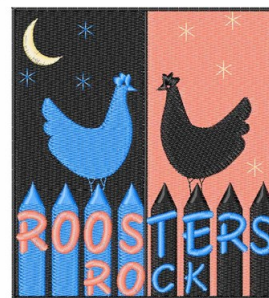

Name: Roosters Rock Machine Embroidery Design

SKU: WD02-JLA000534C

Brand: Windmill Designs

Unique Colors: 13 (7 color Stops)

Unique Colors

| | Color Name (Color Code) | Manufacturer - Type |
|--|--|-----------------------------|
|  | Super White (1001) [No Color Selected] | madeira - rayon |
|  | Dusty Lilac (1263) [No Color Selected] | madeira - rayon |
|  | Crocus (286) | Exquisite - Polyester 1000m |

Complete Color Sequence

| # | | Color Name (Color Code) | Manufacturer - Type |
|---|---|--|--------------------------------|
| 1 |  | Super White (1001) [No Color Selected] | madeira - rayon |
| 2 |  | Super White (1001) [No Color Selected] | madeira - rayon |
| 3 |  | Crocus (286) | Exquisite - Polyester 1000m |