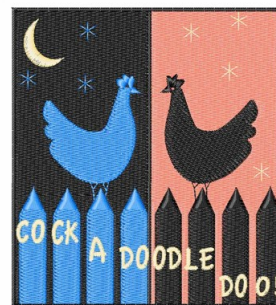

Name: Cock a Doodle Doo Machine Embroidery Design

SKU: WD02-JLA000534B

Brand: Windmill Designs

Unique Colors: 13 (5 color Stops)

Unique Colors

	Color Name (Color Code)	Manufacturer - Type
	Super White (1001) [No Color Selected]	madeira - rayon
	Dusty Lilac (1263) [No Color Selected]	madeira - rayon
	Crocus (286)	Exquisite - Polyester 1000m

Complete Color Sequence

#		Color Name (Color Code)	Manufacturer - Type
1		Super White (1001) [No Color Selected]	madeira - rayon
2		Super White (1001) [No Color Selected]	madeira - rayon
3		Crocus (286)	Exquisite - Polyester 1000m