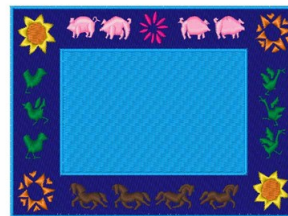

Name: Animal Frame Machine Embroidery Design

SKU: WD02-JLA000533A

Brand: Windmill Designs

Unique Colors: 13 (8 color Stops)

Unique Colors

	Color Name (Color Code)	Manufacturer - Type
	Super White (1001) [No Color Selected]	madeira - rayon
	Dusty Lilac (1263) [No Color Selected]	madeira - rayon
	Crocus (286)	Exquisite - Polyester 1000m

Complete Color Sequence

#		Color Name (Color Code)	Manufacturer - Type
1		Super White (1001) [No Color Selected]	madeira - rayon
2		Super White (1001) [No Color Selected]	madeira - rayon
3		Crocus (286)	Exquisite - Polyester 1000m