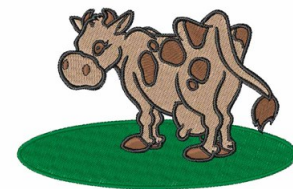

Name: Brown Cow Machine Embroidery Design

SKU: WD02-JLA000531A

Brand: Windmill Designs

Unique Colors: 13 (4 color Stops)

Unique Colors

	Color Name (Color Code)	Manufacturer - Type
	Super White (1001) [No Color Selected]	madeira - rayon
	Dusty Lilac (1263) [No Color Selected]	madeira - rayon
	Crocus (286)	Exquisite - Polyester 1000m

Complete Color Sequence

#		Color Name (Color Code)	Manufacturer - Type
1		Super White (1001) [No Color Selected]	madeira - rayon
2		Super White (1001) [No Color Selected]	madeira - rayon
3		Crocus (286)	Exquisite - Polyester 1000m