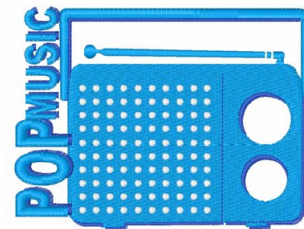

Name: Pop Music Machine Embroidery Design

SKU: WD02-JLA000529D

Brand: Windmill Designs

Unique Colors: 13 (5 color Stops)

Unique Colors

	Color Name (Color Code)	Manufacturer - Type
	Super White (1001) [No Color Selected]	madeira - rayon
	Dusty Lilac (1263) [No Color Selected]	madeira - rayon
	Crocus (286)	Exquisite - Polyester 1000m

Complete Color Sequence

#		Color Name (Color Code)	Manufacturer - Type
1		Super White (1001) [No Color Selected]	madeira - rayon
2		Super White (1001) [No Color Selected]	madeira - rayon
3		Crocus (286)	Exquisite - Polyester 1000m