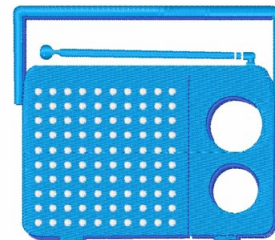

**Name:** Blue Radio Machine Embroidery Design

**SKU:** WD02-JLA000529A

**Brand:** Windmill Designs

**Unique Colors:** 13 (3 color Stops)

## Unique Colors

	<b>Color Name (Color Code)</b>	<b>Manufacturer - Type</b>
	Super White (1001) [No Color Selected]	madeira - rayon
	Dusty Lilac (1263) [No Color Selected]	madeira - rayon
	Crocus (286)	Exquisite - Polyester 1000m

# Complete Color Sequence

#		Color Name (Color Code)	Manufacturer - Type
1		Super White (1001) [No Color Selected]	madeira - rayon
2		Super White (1001) [No Color Selected]	madeira - rayon
3		Crocus (286)	Exquisite - Polyester 1000m