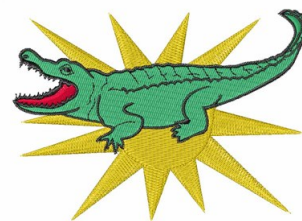

Name: Sun Alligator

SKU: WD02-JLA000526A

Brand: Windmill Designs

Unique Colors: 13 (5 color Stops)

Unique Colors

	Color Name (Color Code)	Manufacturer - Type
	Super White (1001) [No Color Selected]	madeira - rayon
	Dusty Lilac (1263) [No Color Selected]	madeira - rayon
	Crocus (286)	Exquisite - Polyester 1000m

Complete Color Sequence

#		Color Name (Color Code)	Manufacturer - Type
1		Super White (1001) [No Color Selected]	madeira - rayon
2		Super White (1001) [No Color Selected]	madeira - rayon
3		Crocus (286)	Exquisite - Polyester 1000m