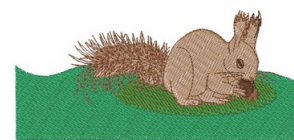

Name: Nut Cracker Machine Embroidery Design

SKU: WD02-JLA000522D

Brand: Windmill Designs

Unique Colors: 13 (7 color Stops)

NUT CRACKER

Unique Colors

	Color Name (Color Code)	Manufacturer - Type
	Super White (1001) [No Color Selected]	madeira - rayon
	Dusty Lilac (1263) [No Color Selected]	madeira - rayon
	Crocus (286)	Exquisite - Polyester 1000m

Complete Color Sequence

#		Color Name (Color Code)	Manufacturer - Type
1		Super White (1001) [No Color Selected]	madeira - rayon
2		Super White (1001) [No Color Selected]	madeira - rayon
3		Crocus (286)	Exquisite - Polyester 1000m