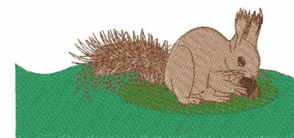

**Name:** Squirrel Nut Machine Embroidery Design

**SKU:** WD02-JLA000522A

**Brand:** Windmill Designs

**Unique Colors:** 13 (6 color Stops)

## Unique Colors

	<b>Color Name (Color Code)</b>	<b>Manufacturer - Type</b>
	Super White (1001) [No Color Selected]	madeira - rayon
	Dusty Lilac (1263) [No Color Selected]	madeira - rayon
	Crocus (286)	Exquisite - Polyester 1000m

# Complete Color Sequence

#		Color Name (Color Code)	Manufacturer - Type
1		Super White (1001) [No Color Selected]	madeira - rayon
2		Super White (1001) [No Color Selected]	madeira - rayon
3		Crocus (286)	Exquisite - Polyester 1000m