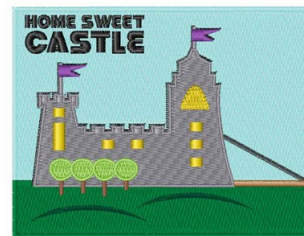

Name: Castle Home Machine Embroidery Design

SKU: WD02-JLA000521D

Brand: Windmill Designs

Unique Colors: 13 (11 color Stops)

Unique Colors

| | Color Name (Color Code) | Manufacturer - Type |
|--|--|-----------------------------|
|  | Super White (1001) [No Color Selected] | madeira - rayon |
|  | Dusty Lilac (1263) [No Color Selected] | madeira - rayon |
|  | Crocus (286) | Exquisite - Polyester 1000m |

Complete Color Sequence

| # | | Color Name (Color Code) | Manufacturer - Type |
|---|---|--|--------------------------------|
| 1 |  | Super White (1001) [No Color Selected] | madeira - rayon |
| 2 |  | Super White (1001) [No Color Selected] | madeira - rayon |
| 3 |  | Crocus (286) | Exquisite - Polyester 1000m |