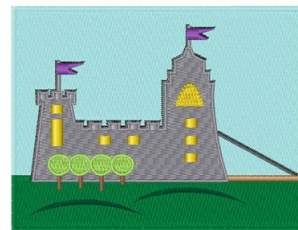

**Name:** Fantasy Castle Machine Embroidery Design

**SKU:** WD02-JLA000521A

**Brand:** Windmill Designs

**Unique Colors:** 13 (10 color Stops)