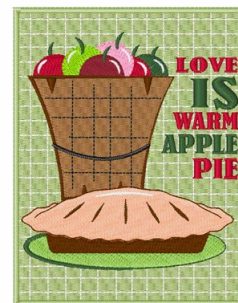

Name: Warm Pie Machine Embroidery Design

SKU: WD02-JLA000517D

Brand: Windmill Designs

Unique Colors: 13 (18 color Stops)

Unique Colors

	Color Name (Color Code)	Manufacturer - Type
	Super White (1001) [No Color Selected]	madeira - rayon
	Dusty Lilac (1263) [No Color Selected]	madeira - rayon
	Crocus (286)	Exquisite - Polyester 1000m